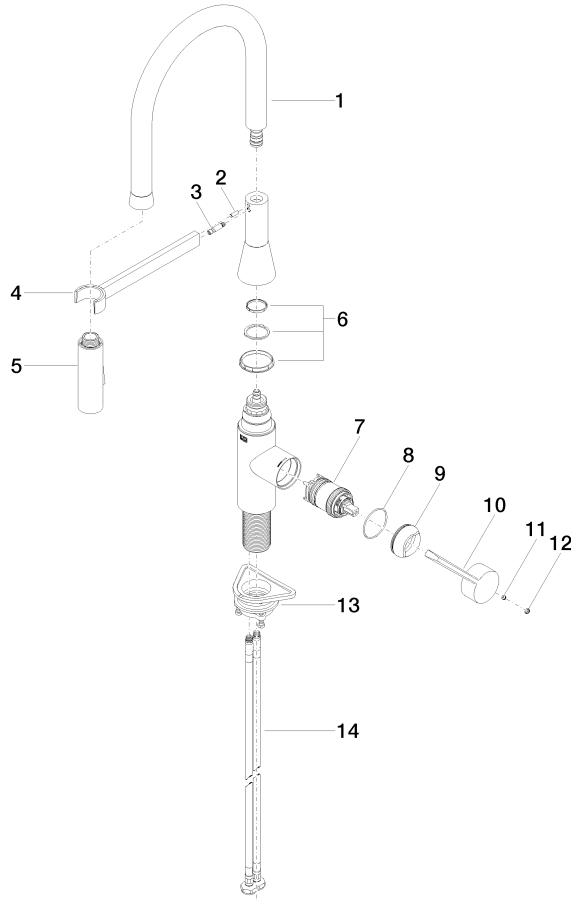

33 865 895

- 200mm projection
- Flexible silicone hose with large operating range of up to 350 mm
- pivotable spout 360°
- Optional swivel limiter available with swivel limiter set 12 821 970 90
- This product can help a building meet the requirements of Green Building Rating Systems, e.g. LEED®, BREEAM®, DGNB
- air-enriched flow and spray flow
- height of mixer 451 mm
- height up to aerator 119 mm
- hole diameter 35 mm
- sprayface with anti-scaling system
- max. flow 9.5 l/min at 3 bar flow pressure
- lead-free

**Recommended miscellaneous**

**Swivel limitation set -** 12 821 970 90

**Recommended miscellaneous**

**Dispenser without rosette - Durabron (23kt Gold)** 82 424 970-09

**Recommended miscellaneous**

**Strainer waste with control handle - Durabron (23kt Gold)** 10 712 970-09

33 865 895

**Flow rate chart**

33 865 895

### Spare parts list

No.	Item Number	Name	Quantity used	Delivery time
1	90 30 02 100 00-09	hose	1	40
2	09 31 11 040 90	pin	1	2
3	09 31 11 209 90	pin	1	2
4	90 17 20 045 00-09	holder	1	40
5	04 12 11 150 00 90	shower	1	2
6	90 28 10 161 00 90	set	1	2
7	90 15 05 064 05 90	cartridge	1	2
8	09 14 10 190 90	seal	1	2
9	09 28 30 030-09	cover	1	40
10	09 20 89 020-09	handle	1	40
11	90 31 11 063 00 90	pin	1	2
12	90 31 20 087 00-09	plug	1	40
13	04 30 11 040 00 90	fixing set	1	2
14	04 30 04 101 00 90	hose	2	2